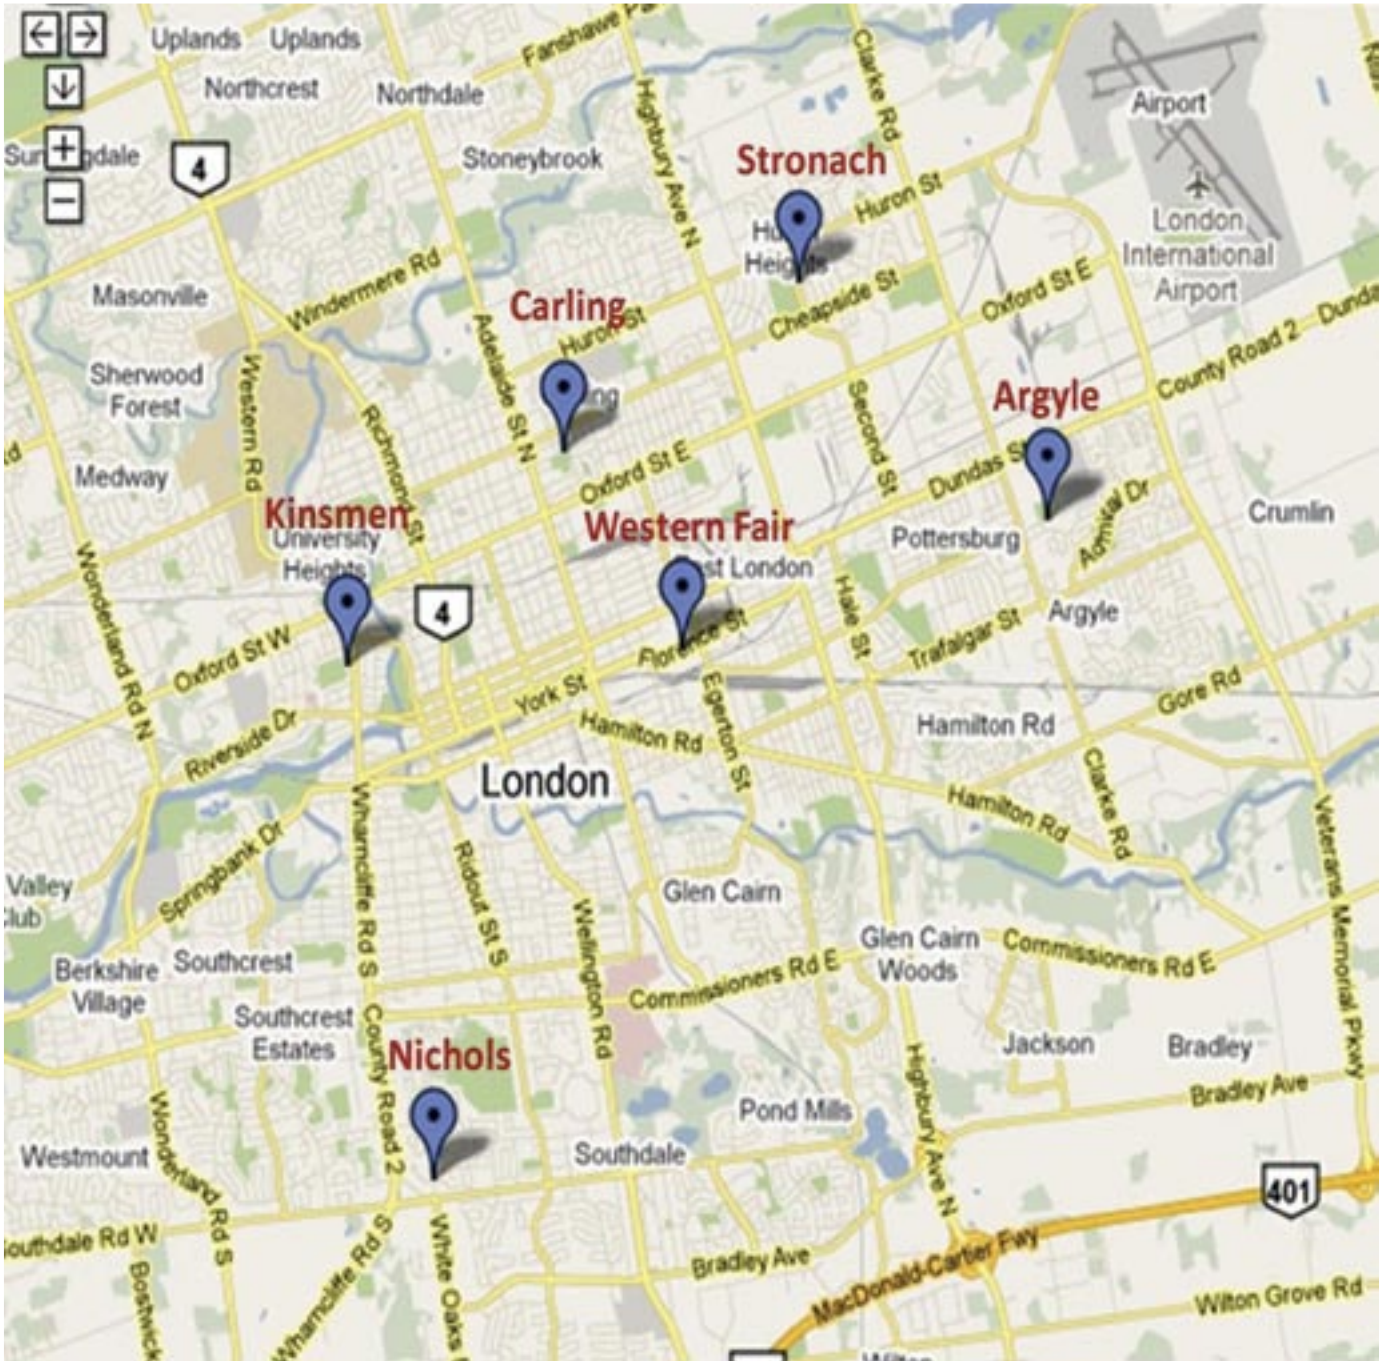

Tournament Arenas

See detailed maps below